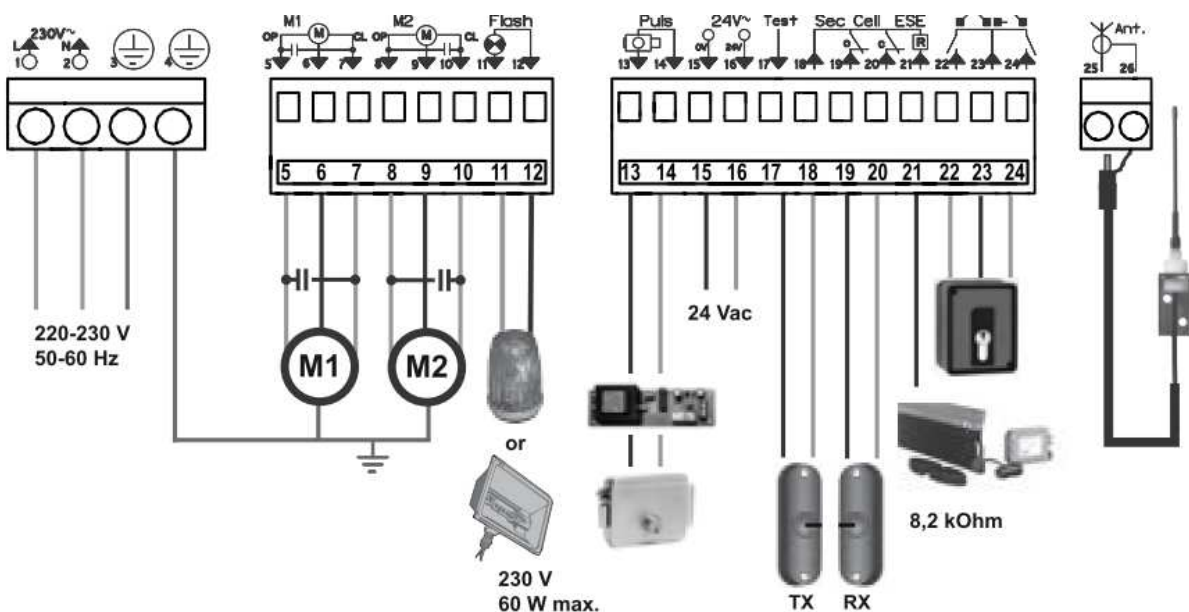

CB 230 RTS

Available reference

1841212 CB 230 RTS

www.somfy.com

Guarantee: 3 years

Made in Italy

Dimensions :

Wiring :

SPECIFICATIONS

GENERAL SPECIFICATIONS		
Power supply		220/230 V - 50/60 Hz
Max. power consumption		max motors 520 W
Climatic operating conditions		- 20° C / + 60° C - IP44
Somfy radio frequency		RTS 433.42 MHz
Number of memorisable channels		128
CONNECTIONS		
Safety input configurable during closing	Type	Dry contact: NC
	Compatibility	TX/RX photoelectric cells - Reflex photocell - 8.2 kΩ resistive safety edge
Wired control input		Dry contact: NO
Orange light output		230 V - 60 W
Safety input test output		Yes: autotest for cell active during closing
Accessories power supply output		24 Vac - 315 mA max
Offset aerial input		Yes: RTS antenna compatible (part no.: 2400472)
OPERATION		
Automatic closing mode		Yes: programmable timed reclosing from 0 to 120 s
Orange light warning		Programmable: without or with warning (fixed at 2 s)
Pedestrian opening control		Yes: complete opening of motorised gate leaf by M1
Coupling speed when closing		By default 33% of normal speed
Lock release - electric lock release		Configurable: active - inactive
Gate leaf offset		Configurable

This product is a control cabinet for swing gates, for residential use. To ensure compliance with the standard EN 60335-2-103, this product must be installed with a Somfy motor. The assembly is together designated as a "motorisation". The main purpose of these instructions is to satisfy the requirements of the aforementioned standard and to ensure the safety of equipment and persons.